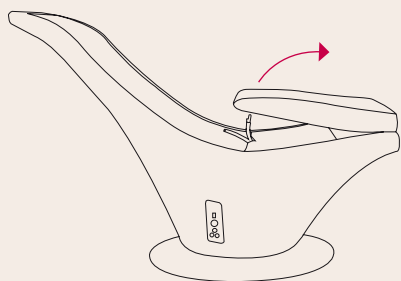

DESCRIPTION & OPERATION

- (A) pillow
- (B) side airbag (bag / shoulder)
- (C) seat-/ tight airbag
- (D) calfrest

Please hold a minimum distance of 10 cm!

DESCRIPTION & OPERATION

- (A)** pillow fastener
- (B)** pillow belt
- (C)** remote control holder
- (D)** energybox

- (1)** U- Disc Input
- (2)** 3.5 mm Input for headphones
- (3)** power changer

REMOTE CONTROL

- (1)** Power on / off
- (2)** Air Massage
- (3)** Air & Vibration Massage
- (4)** Music Synchronization Massage
- (5)** Play
- (6)** Stop
- (7)** Prev / Nex

CONSTRUCTION DETAILS

(A) Massage chair
(B) mat
(C) pillow

FUNCTION

High-tech meets health – The **YAGO** gives relaxation a new meaning. The unique combination of air and vibration massage is perfected with the massage synchronised to music. You determine the rhythm and speed using your own personal favourite music. Chill out and enjoy your personal massage experience every day.