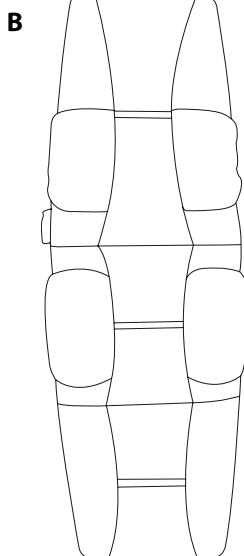

CONSTRUCTION DETAILS

(A) Massage chair
(B) mat
(C) pillow