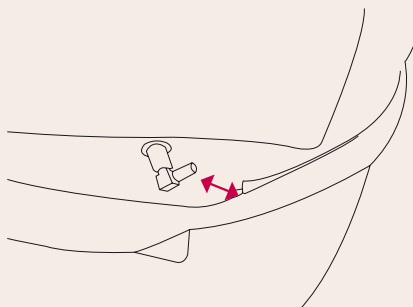

DESCRIPTION & OPERATION

- (A) pillow
- (B) side airbag (bag / shoulder)
- (C) seat-/ tight airbag
- (D) calfrest

Please hold a minimum distance of 10 cm!

DESCRIPTION & OPERATION

- (A)** pillow fastener
- (B)** pillow belt
- (C)** remote control holder
- (D)** energybox

- (1)** U- Disc Input
- (2)** 3.5 mm Input for headphones
- (3)** power changer

REMOTE CONTROL

- (1)** Power on / off
- (2)** Air Massage
- (3)** Air & Vibration Massage
- (4)** Music Synchronization Massage
- (5)** Play
- (6)** Stop
- (7)** Prev / Nex

CONSTRUCTION DETAILS

(A) Massage chair
(B) mat
(C) pillow

FUNCTION

High-tech meets health – The **YAGO** gives relaxation a new meaning. The unique combination of air and vibration massage is perfected with the massage synchronised to music. You determine the rhythm and speed using your own personal favourite music. Chill out and enjoy your personal massage experience every day.