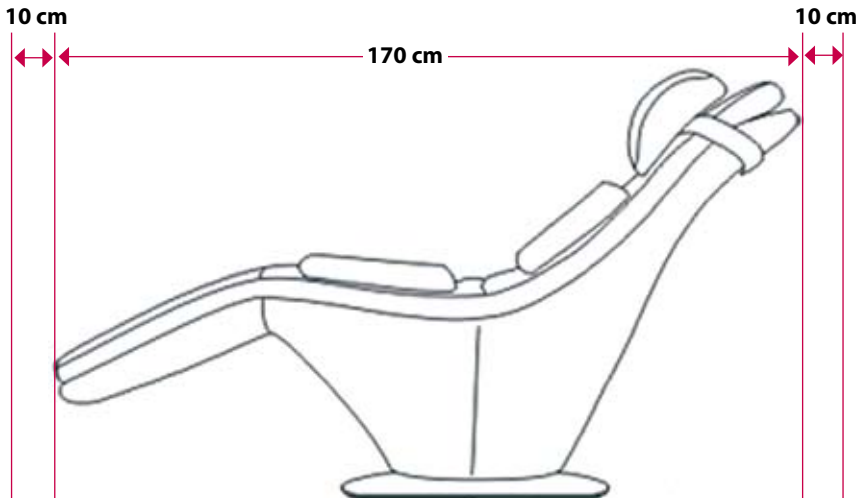

TECHNICAL DATA

Dimensions: 90 x 172 x 65 cm

Inclination angle: 130°

Weight: 35 kg

Voltage: AC ~ 220 V 50-60 Hz, 120 Watt

Operating time automatic: 15 minutes

Operating time manual: 30 minutes

Certificates:

DESCRIPTION & OPERATION

- (A) pillow
- (B) side airbag (bag / shoulder)
- (C) seat-/ tight airbag
- (D) calfrest

Please hold a minimum distance of 10 cm!

DESCRIPTION & OPERATION

- (A)** pillow fastener
- (B)** pillow belt
- (C)** remote control holder
- (D)** energybox