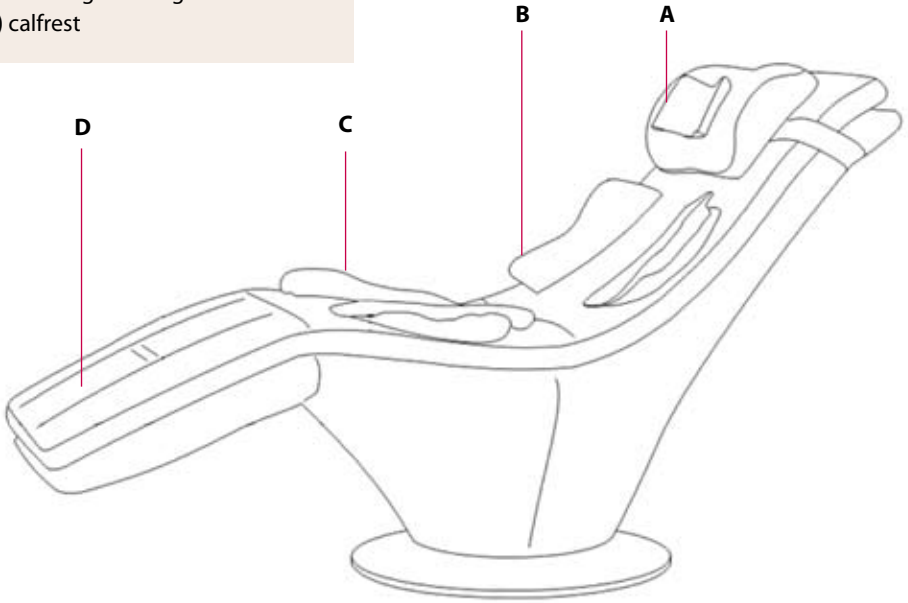

TECHNICAL DATA

Dimensions: 90 x 172 x 65 cm

Inclination angle: 130°

Weight: 35 kg

Voltage: AC ~ 220 V 50-60 Hz, 120 Watt

Operating time automatic: 15 minutes

Operating time manual: 30 minutes

Certificates:

DESCRIPTION & OPERATION

- (A) pillow
- (B) side airbag (bag / shoulder)
- (C) seat-/ tight airbag
- (D) calfrest

Please hold a minimum distance of 10 cm!

DESCRIPTION & OPERATION

- (A)** pillow fastener
- (B)** pillow belt
- (C)** remote control holder
- (D)** energybox

- (1)** U- Disc Input
- (2)** 3.5 mm Input for headphones
- (3)** power changer

REMOTE CONTROL

- (1)** Power on / off
- (2)** Air Massage
- (3)** Air & Vibration Massage
- (4)** Music Synchronization Massage
- (5)** Play
- (6)** Stop
- (7)** Prev / Nex