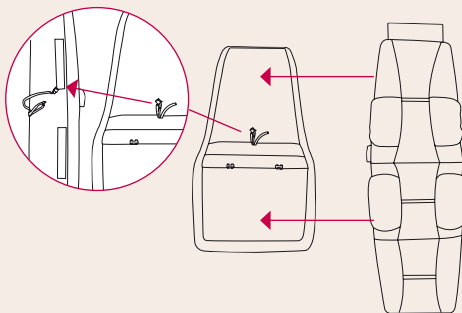

DESCRIPTION & OPERATION

- (A) pillow
- (B) side airbag (bag / shoulder)
- (C) seat-/ tight airbag
- (D) calfrest

Please hold a minimum distance of 10 cm!

DESCRIPTION & OPERATION

- (A)** pillow fastener
- (B)** pillow belt
- (C)** remote control holder
- (D)** energybox

- (1)** U- Disc Input
- (2)** 3.5 mm Input for headphones
- (3)** power changer

REMOTE CONTROL

- (1)** Power on / off
- (2)** Air Massage
- (3)** Air & Vibration Massage
- (4)** Music Synchronization Massage
- (5)** Play
- (6)** Stop
- (7)** Prev / Nex

CONSTRUCTION DETAILS

(A) Massage chair
(B) mat
(C) pillow

FUNCTION

High-tech meets health – The **YAGO** gives relaxation a new meaning. The unique combination of air and vibration massage is perfected with the massage synchronised to music. You determine the rhythm and speed using your own personal favourite music. Chill out and enjoy your personal massage experience every day.