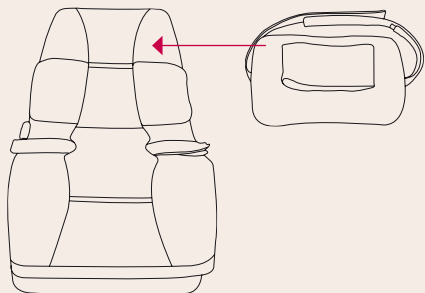

DESCRIPTION & OPERATION

- (A) pillow
- (B) side airbag (bag / shoulder)
- (C) seat-/ tight airbag
- (D) calfrest

Please hold a minimum distance of 10 cm!

DESCRIPTION & OPERATION

- (A)** pillow fastener
- (B)** pillow belt
- (C)** remote control holder
- (D)** energybox

- (1)** U- Disc Input
- (2)** 3.5 mm Input for headphones
- (3)** power changer

REMOTE CONTROL

- (1)** Power on / off
- (2)** Air Massage
- (3)** Air & Vibration Massage
- (4)** Music Synchronization Massage
- (5)** Play
- (6)** Stop
- (7)** Prev / Nex

CONSTRUCTION DETAILS

(A) Massage chair
(B) mat
(C) pillow

FUNCTION

High-tech meets health – The **YAGO** gives relaxation a new meaning. The unique combination of air and vibration massage is perfected with the massage synchronised to music. You determine the rhythm and speed using your own personal favourite music. Chill out and enjoy your personal massage experience every day.