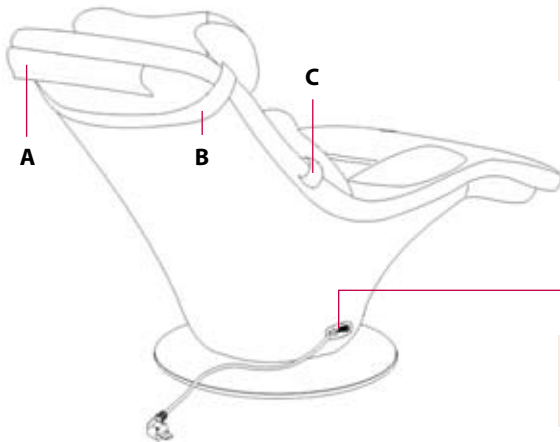

TECHNICAL DATA

Dimensions: 90 x 172 x 65 cm

Inclination angle: 130°

Weight: 35 kg

Voltage: AC ~ 220 V 50-60 Hz, 120 Watt

Operating time automatic: 15 minutes

Operating time manual: 30 minutes

Certificates:

DESCRIPTION & OPERATION

- (A) pillow
- (B) side airbag (bag / shoulder)
- (C) seat-/ tight airbag
- (D) calfrest

Please hold a minimum distance of 10 cm!

DESCRIPTION & OPERATION

- (A)** pillow fastener
- (B)** pillow belt
- (C)** remote control holder
- (D)** energybox

- (1)** U- Disc Input
- (2)** 3.5 mm Input for headphones
- (3)** power changer

REMOTE CONTROL

- (1)** Power on / off
- (2)** Air Massage
- (3)** Air & Vibration Massage
- (4)** Music Synchronization Massage
- (5)** Play
- (6)** Stop
- (7)** Prev / Nex

CONSTRUCTION DETAILS

(A) Massage chair
(B) mat
(C) pillow

FUNCTION

High-tech meets health – The **YAGO** gives relaxation a new meaning. The unique combination of air and vibration massage is perfected with the massage synchronised to music. You determine the rhythm and speed using your own personal favourite music. Chill out and enjoy your personal massage experience every day.